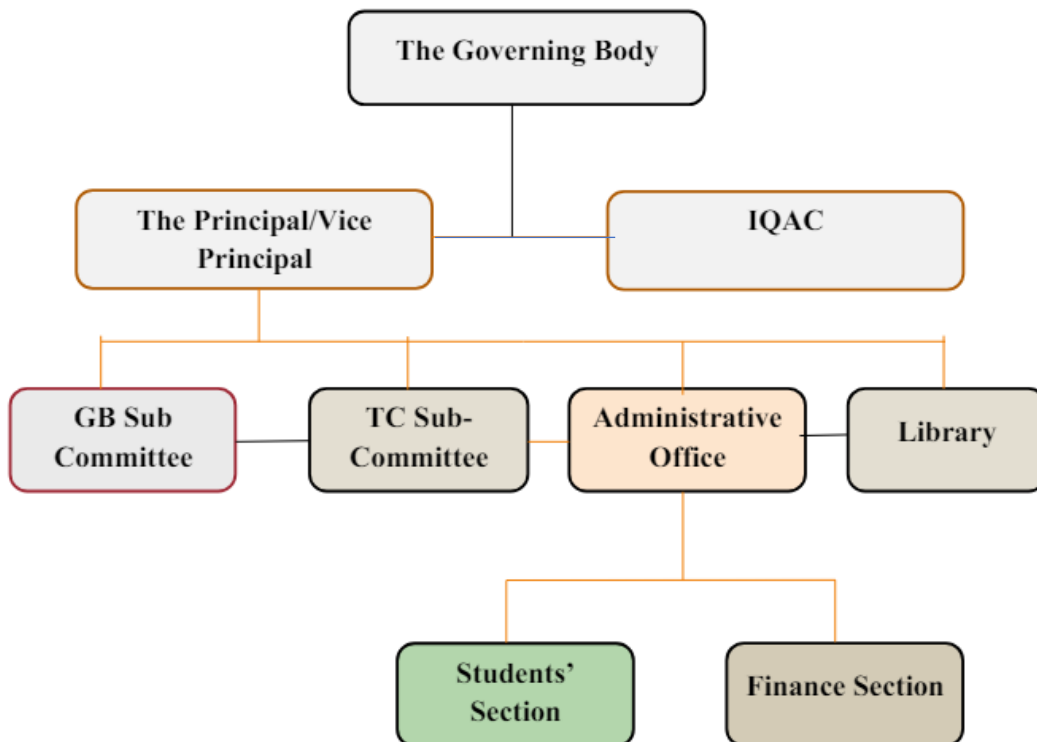

# NETAJI MAHAVIDYALAYA

AFFILIATED TO THE UNIVERSITY OF BURDWAN

ESTD - 1948

ARAMBAGH \* HOOGHLY \* WEST BENGAL \* PIN CODE - 712601

ACCREDITED (2ND CYCLE) BY NAAC

Ref. No. Aram / NM / Office / .....

Date .....